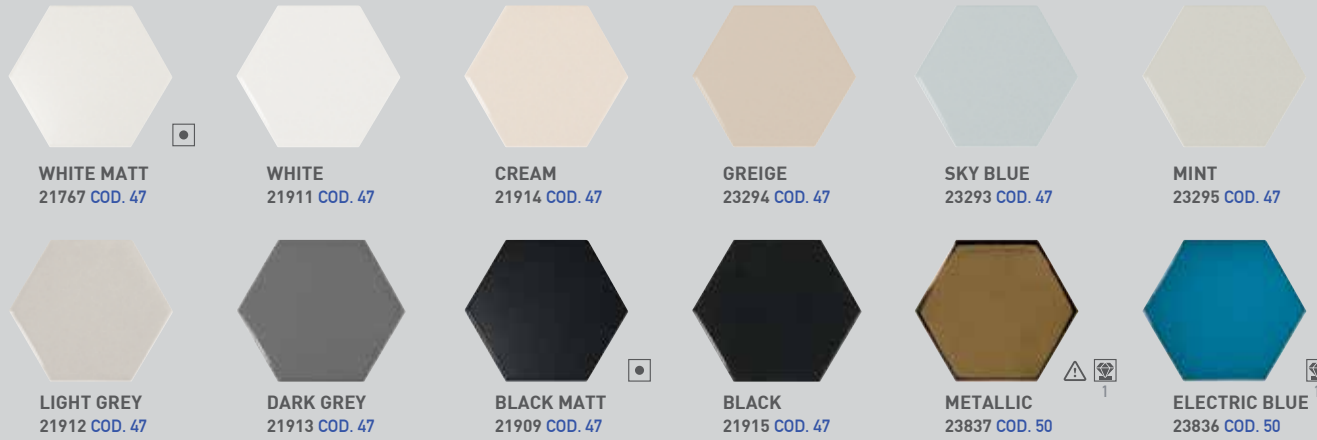

HEXAGON 12,4x10,7 cm