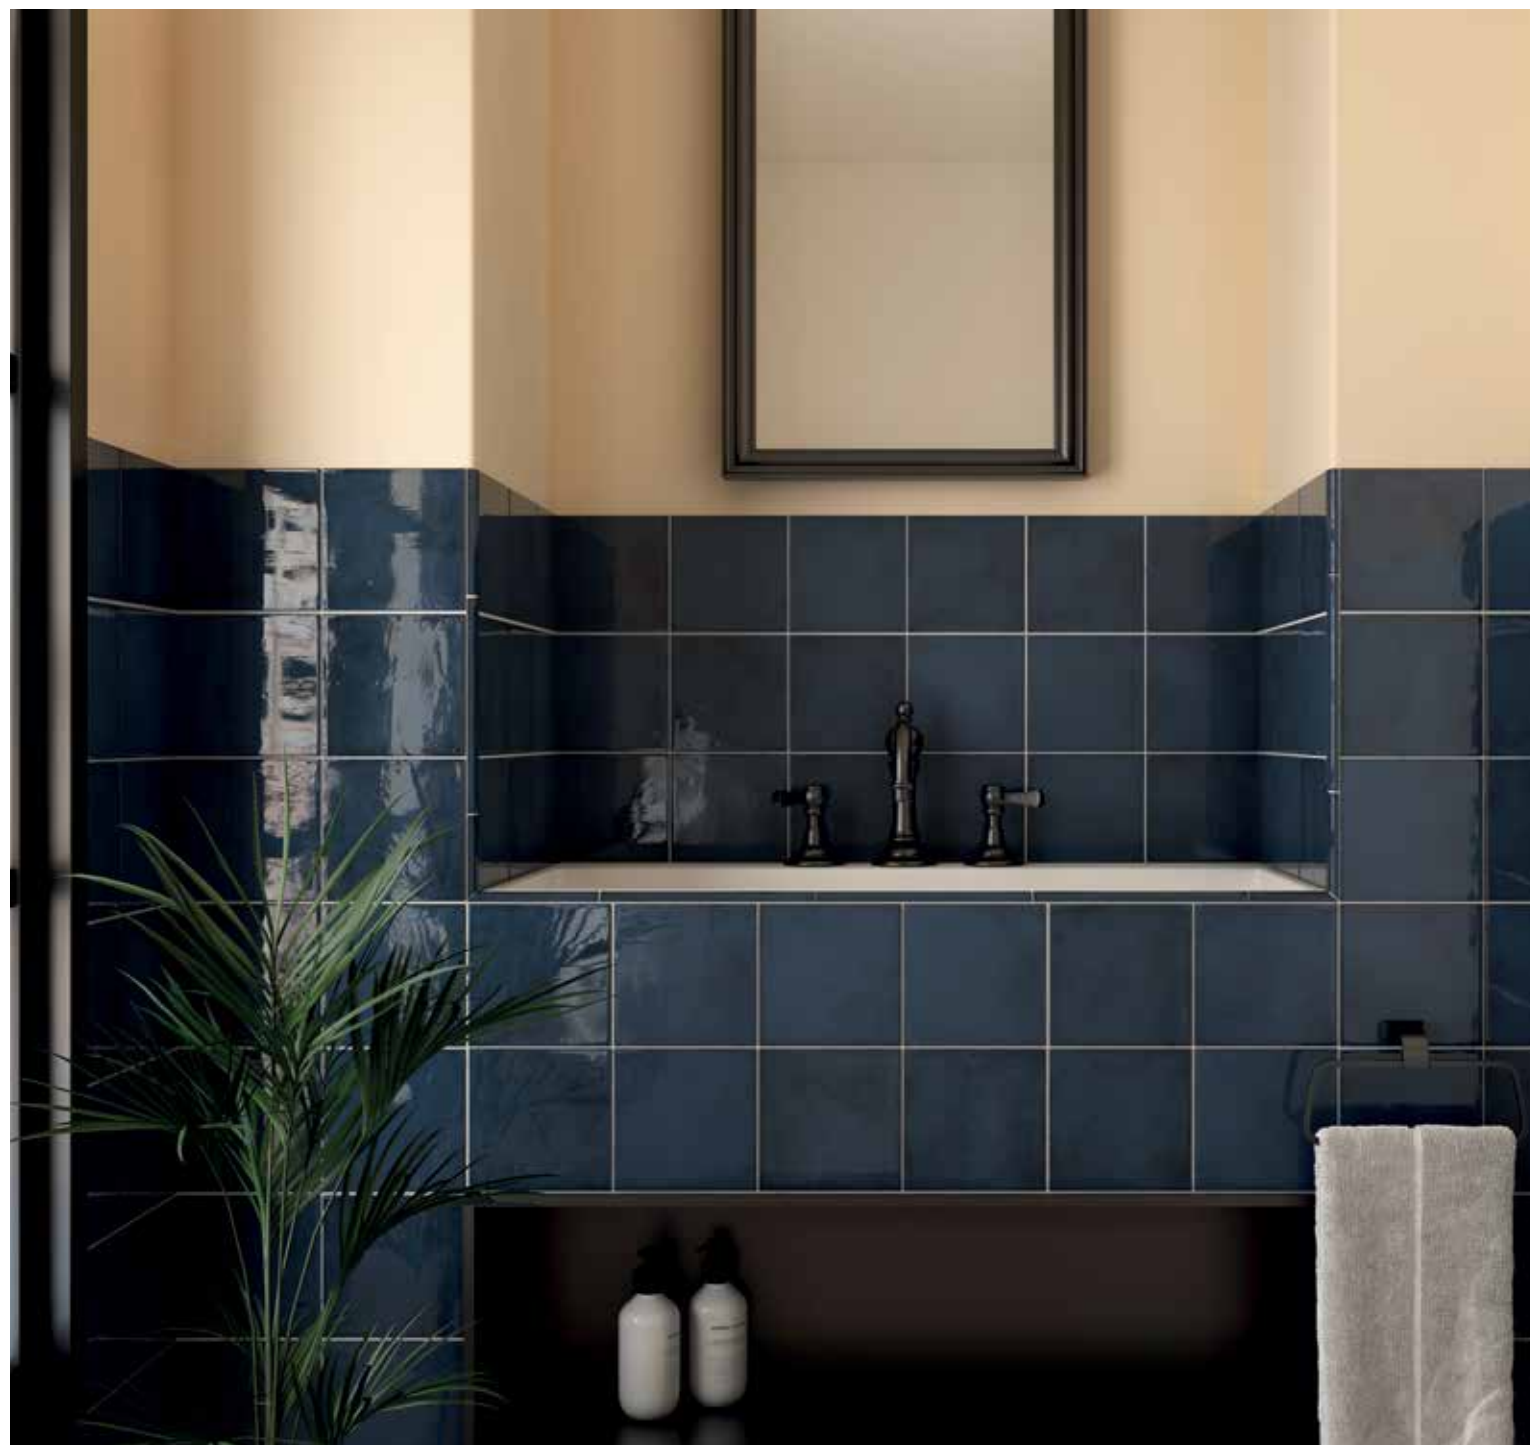

VILLAGE

PASTA BIANCA+LUCIDO

WHITE BODY+GLOSS

13,2X13,2 cm + 6,5X20 cm + 6,5X13,2 cm

GAMMA COLORI / RANGE OF COLOURS

WHITE

ROSE GOLD

MUSHROOM

SILVER
MIST

MINT

CLOUD

AZURE-
BLUE

ROYAL
BLUE

TEAL

ESMERALD
GREEN

Village Royal Blue 13,2 x 13,2 cm