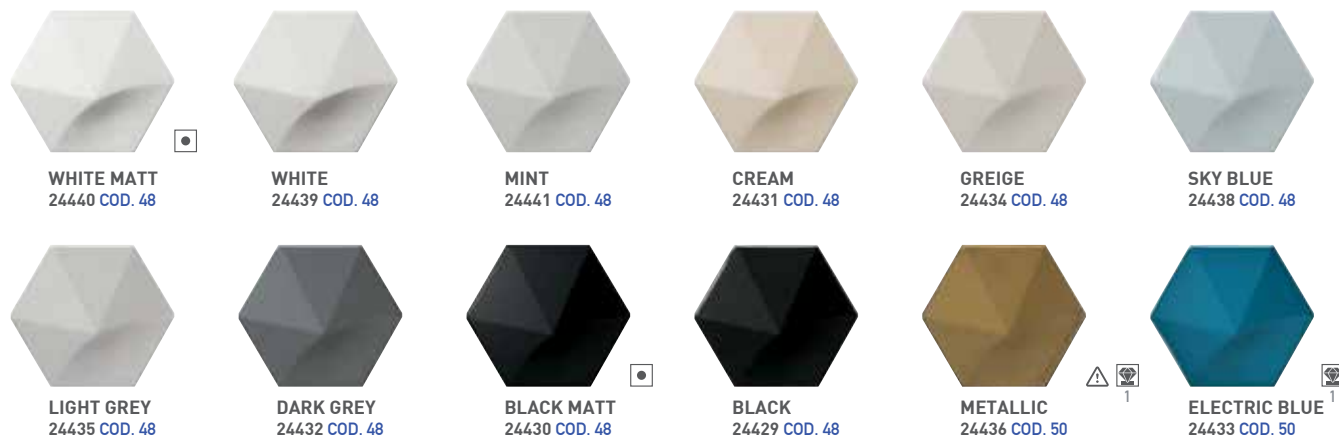

OBERLAND 12,4x10,7 cm