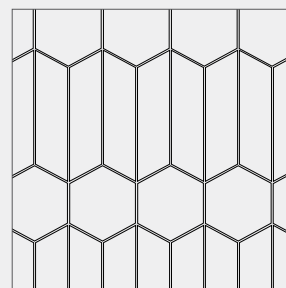

Chevron Wall Left 33%
Chevron Wall Right 33%
Scale Hexagon 34%