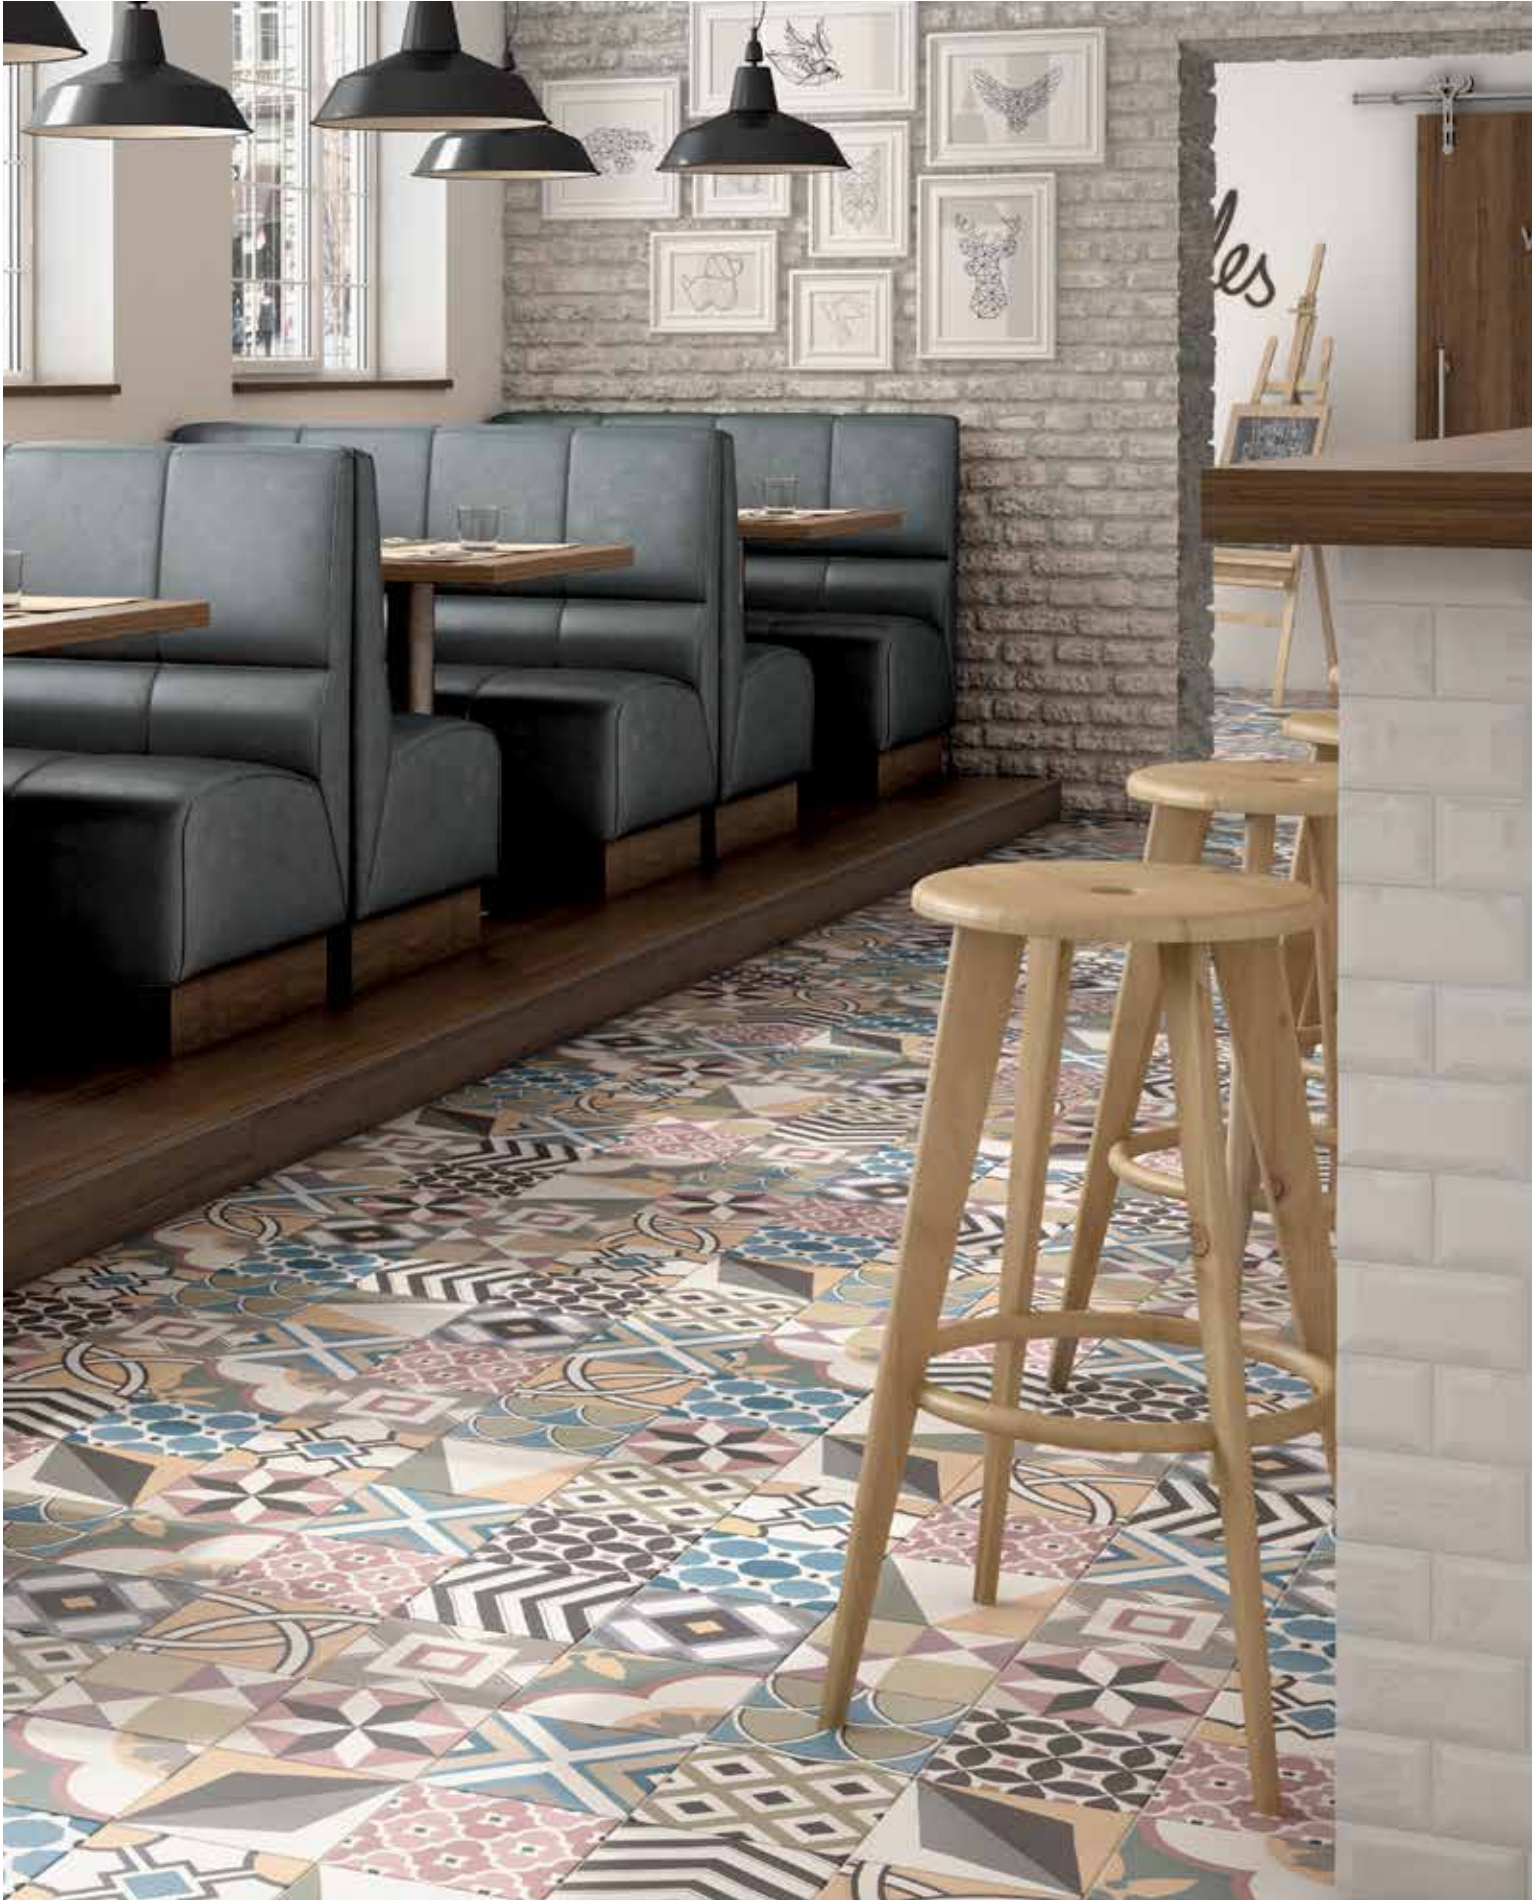

Caprice White / Deco Island Colours 20 x 20 cm

CAPRICE DECO COLOURS

PORCELLANATO+MATT
PORCELAIN TILE+MATT

Caprice Deco Patchwork Colours 20 x 20 cm